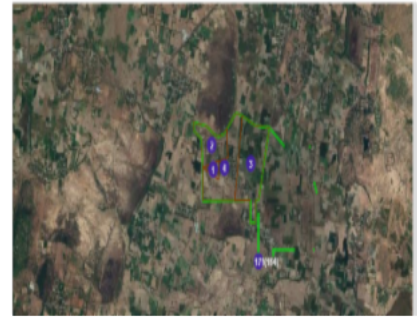

Nazri Naksha

Google Map View