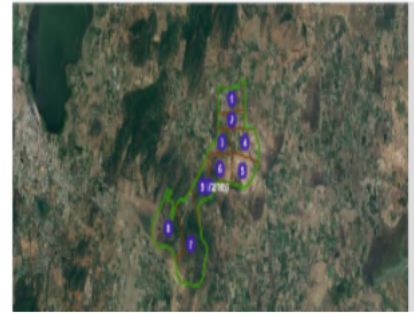

Nazri Naksha

Google Map View