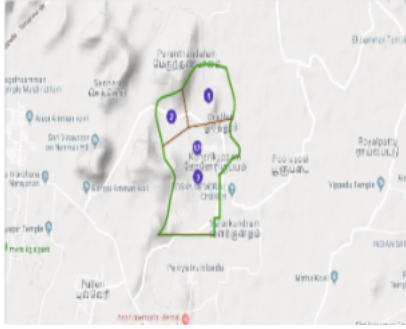

Nazri Naksha

Google Map View