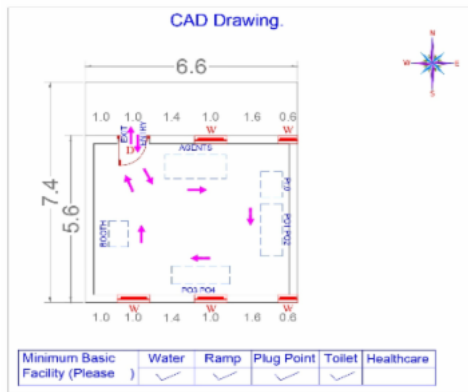

Nazri Naksha

Google Map View

Polling Station Building Front View

Polling Station Front View

Cad View

Key MAP View