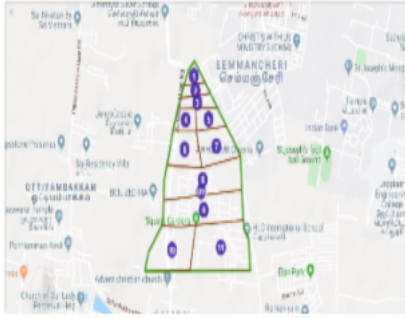

Nazri Naksha

Google Map View