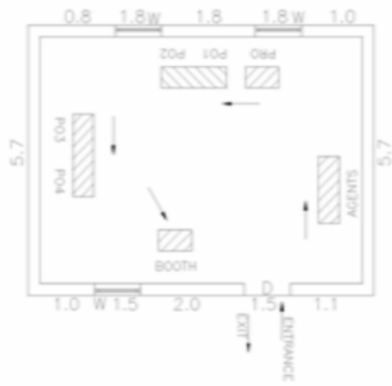

Nazri Naksha

Google Map View

Polling Station Building Front View

Polling Station Front View

Cad View

Key MAP View