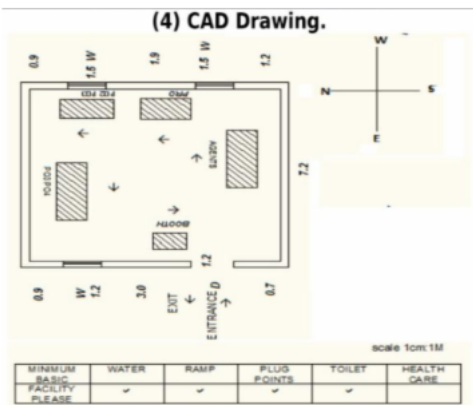

Nazri Naksha

Google Map View

Polling Station Building Front View

Polling Station Front View

Cad View

Key MAP View