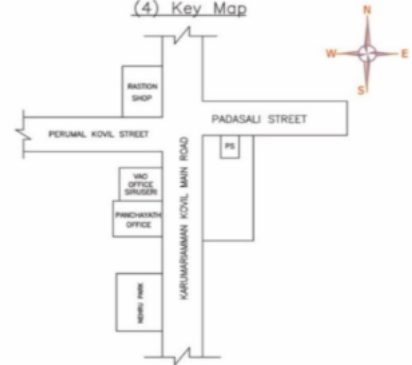

MINIMUM BASIC FACILITY (PLEASE ✓)	WATER ✓	RAMP ✓	PLUG POINTS ✓	TOILET ✓	HEALTHCARE ✓

(4) Key Map