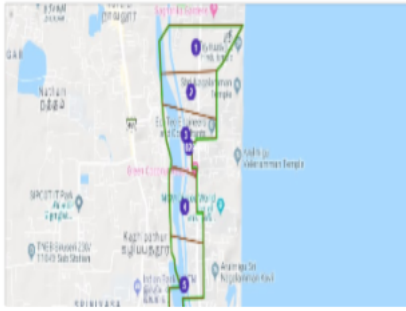

Nazri Naksha

Google Map View