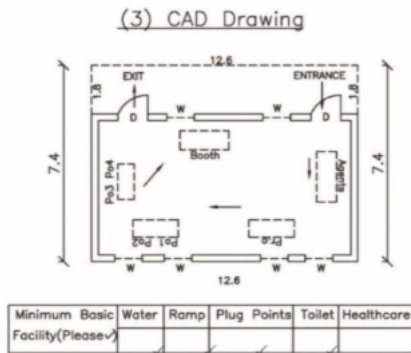

Nazri Naksha

Google Map View

Polling Station Building Front View

Polling Station Front View

Cad View

Key MAP View