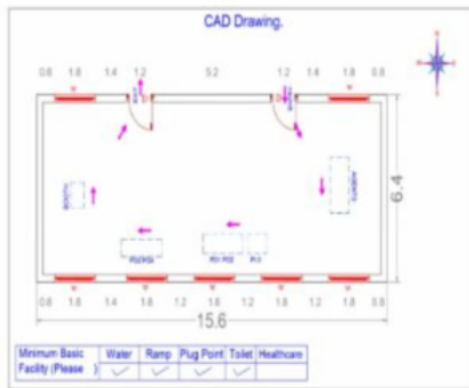

Nazri Naksha

Google Map View

Polling Station Building Front View

Polling Station Front View

Cad View

Key MAP View