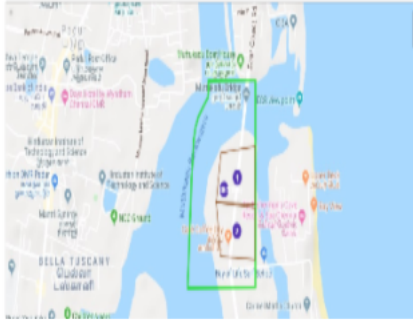

Nazri Naksha

Google Map View