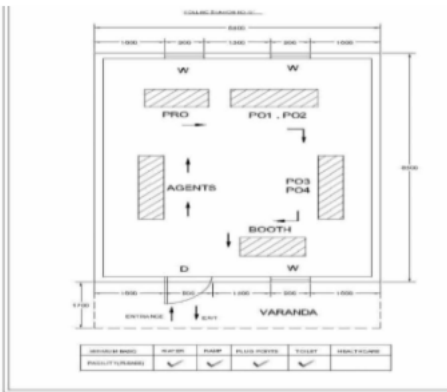

Nazri Naksha

Google Map View

Cad View