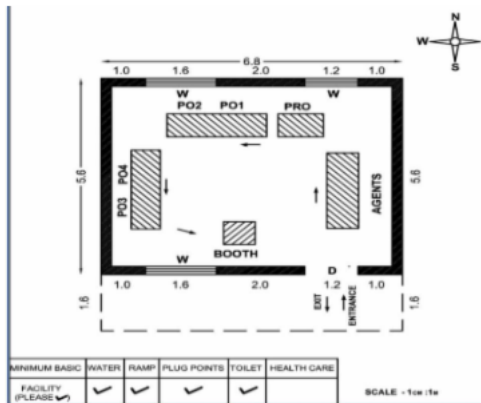

Nazri Naksha

Google Map View

Polling Station Building Front View

Polling Station Front View

Cad View

Key MAP View