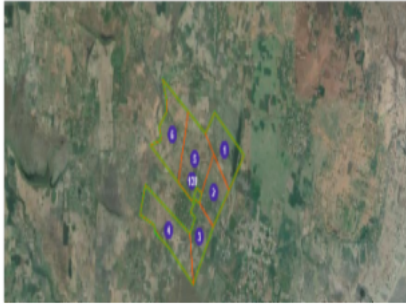

Nazri Naksha

Google Map View