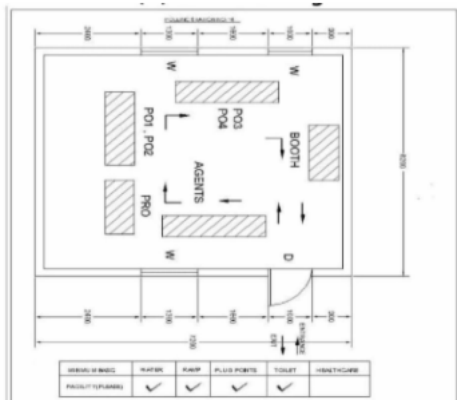

Nazri Naksha

Google Map View

Polling Station Building Front View

Polling Station Front View

Cad View

Key MAP View