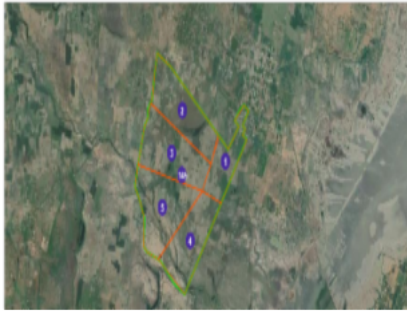

Nazri Naksha

Google Map View