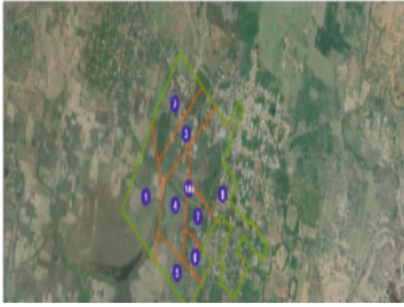

Nazri Naksha

Google Map View