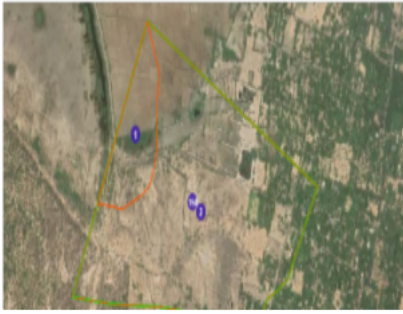

Nazri Naksha

Google Map View