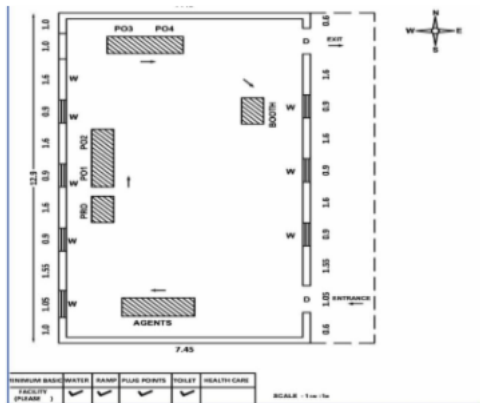

Nazri Naksha

Google Map View

Polling Station Building Front View

Polling Station Front View

Cad View

Key MAP View