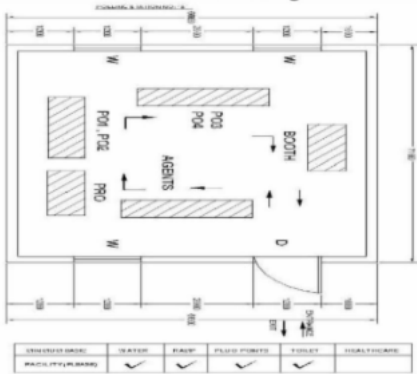

Nazri Naksha

Google Map View

Polling Station Building Front View

Polling Station Front View

Cad View

Key MAP View