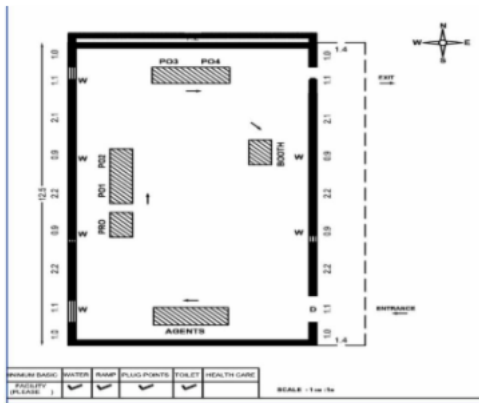

Nazri Naksha

Google Map View

Polling Station Building Front View

Polling Station Front View

Cad View

Key MAP View