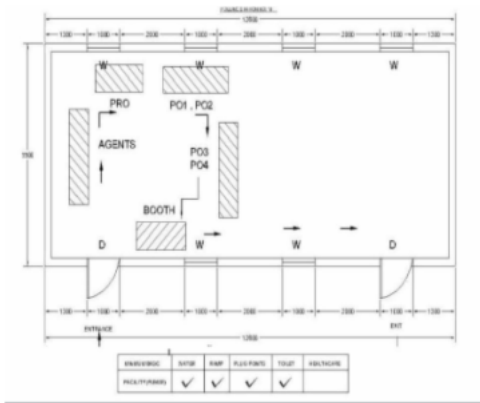

Nazri Naksha

Google Map View

Polling Station Building Front View

Polling Station Front View

Cad View

Key MAP View