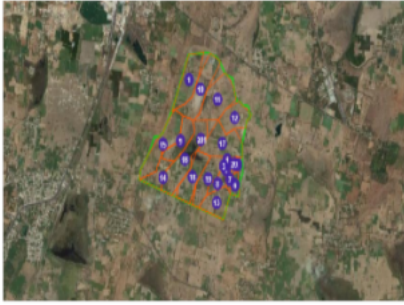

Nazri Naksha

Google Map View