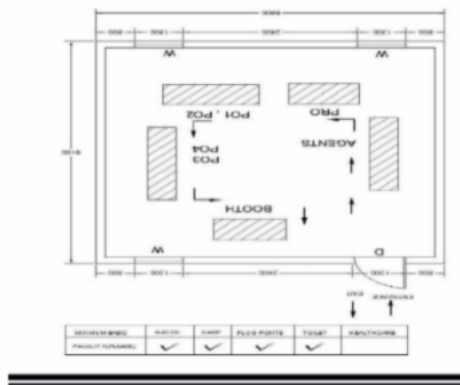

Nazri Naksha

Google Map View

Polling Station Building Front View

Polling Station Front View

Cad View

Key MAP View