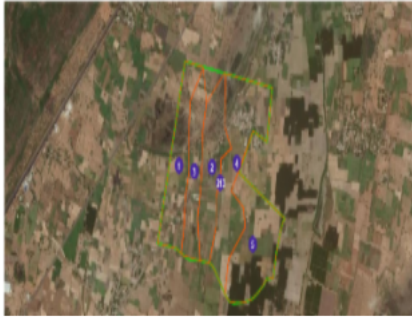

Nazri Naksha

Google Map View