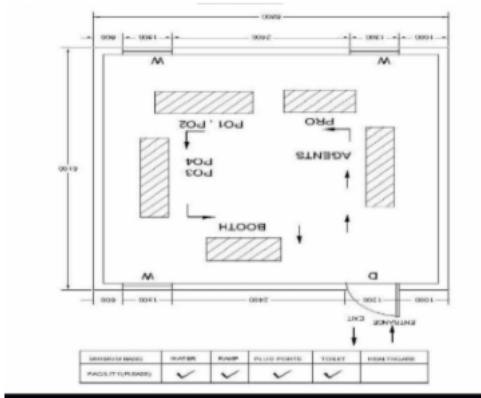

Nazri Naksha

Google Map View

Polling Station Building Front View

Polling Station Front View

Cad View

Key MAP View