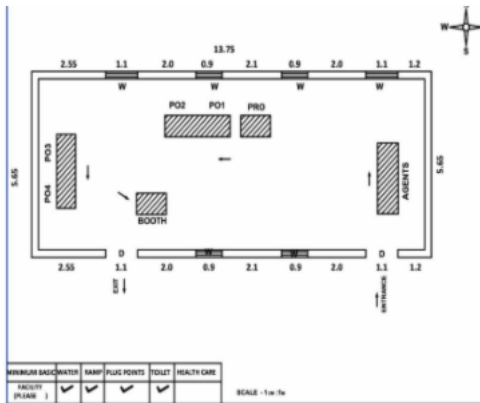

Nazri Naksha

Google Map View

Polling Station Building Front View

Polling Station Front View

Cad View

Key MAP View