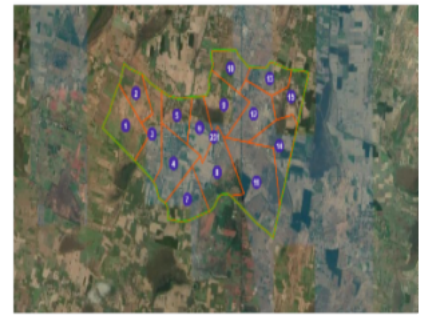

Polling Station Front View