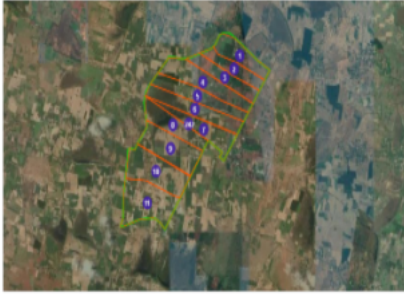

Nazri Naksha

Google Map View