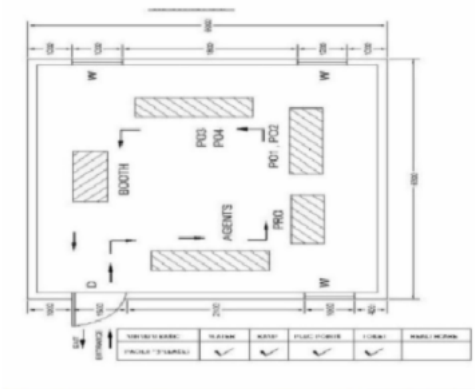

Nazri Naksha

Google Map View

Polling Station Building Front View

Polling Station Front View

Cad View

Key MAP View