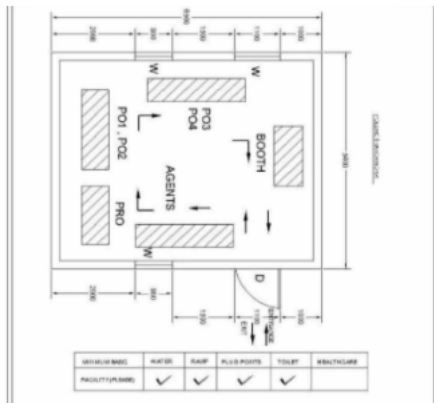

Nazri Naksha

Google Map View

Polling Station Building Front View

Polling Station Front View

Cad View

Key MAP View