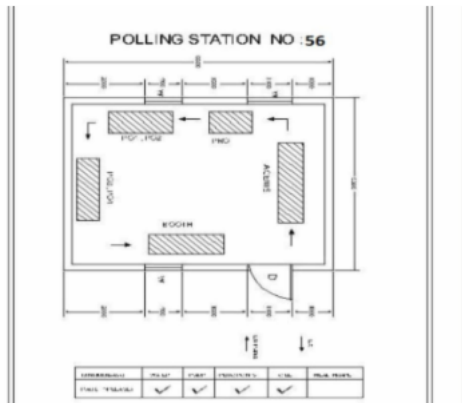

Nazri Naksha

Google Map View

Polling Station Building Front View

Polling Station Front View

Cad View

Key MAP View