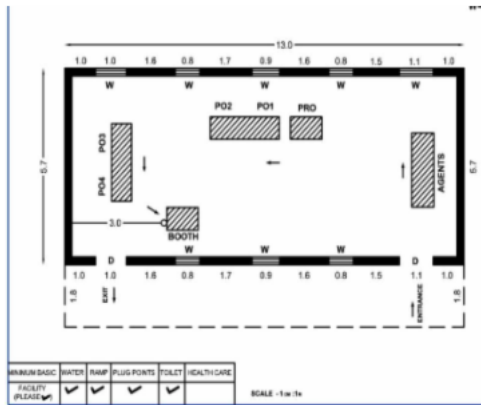

Nazri Naksha

Google Map View

Polling Station Building Front View

Polling Station Front View

Cad View

Key MAP View