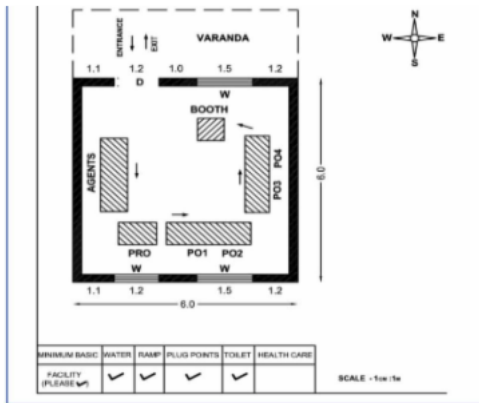

Nazri Naksha

Google Map View

Polling Station Building Front View

Polling Station Front View

Cad View

Key MAP View