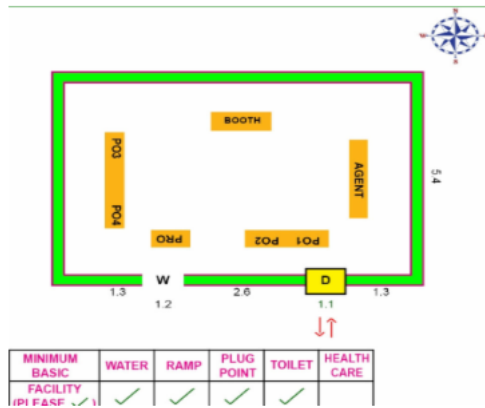

Nazri Naksha

Google Map View

Polling Station Building Front View

Polling Station Front View

Cad View

Key MAP View