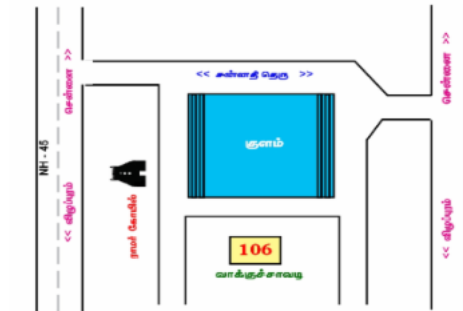

Nazri Naksha

Google Map View

Polling Station Building Front View

Polling Station Front View

Cad View

Key MAP View

KEY PLAN