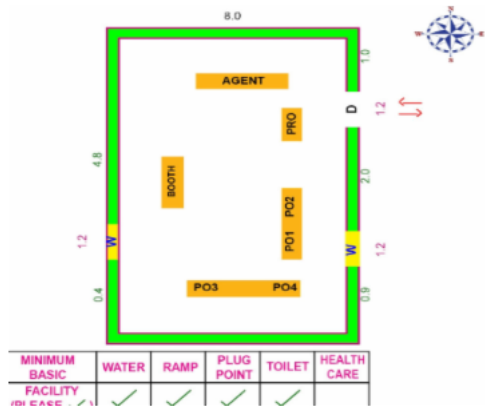

Nazri Naksha

Google Map View

Polling Station Building Front View

Polling Station Front View

Cad View

Key MAP View