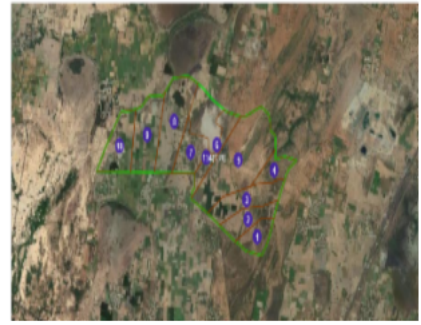

Nazri Naksha

Google Map View