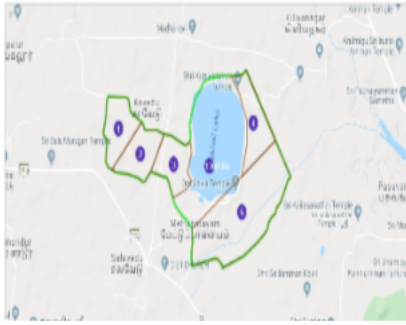

Nazri Naksha

Google Map View