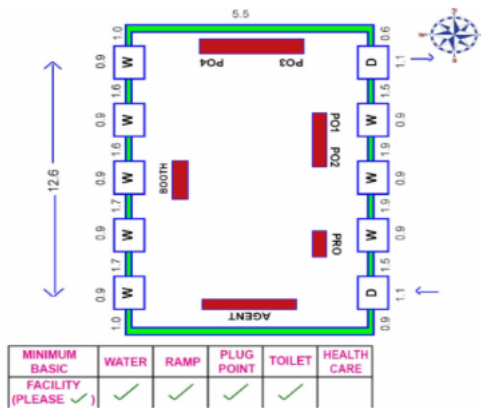

Nazri Naksha

Google Map View

Polling Station Building Front View

Polling Station Front View

Cad View

Key MAP View