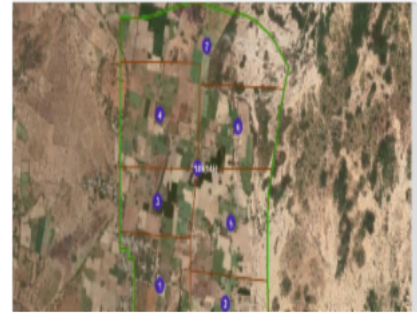

Nazri Naksha

Google Map View