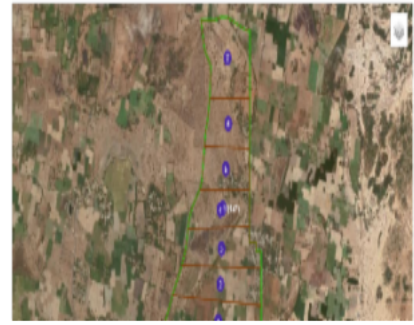

Nazri Naksha

Google Map View