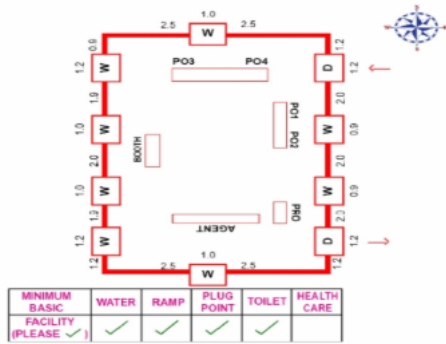

Nazri Naksha

Google Map View

Polling Station Building Front View

Polling Station Front View

Cad View

Key MAP View