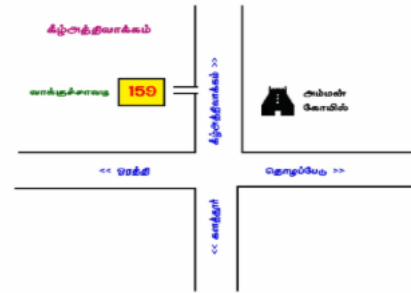

Nazri Naksha

Google Map View

Polling Station Building Front View

Polling Station Front View

Cad View

Key MAP View

KEY PLAN

MINIMUM BASIC FACILITY (PLEASE ✓)	WATER	RAMP	PLUG POINT	TOILET	HEALTH CARE
✓	✓	✓	✓	✓	✓