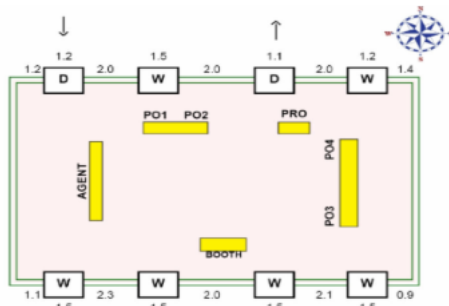

Nazri Naksha

Google Map View

Polling Station Building Front View

Polling Station Front View

Cad View

Key MAP View

KEY PLAN

MINIMUM BASIC FACILITY (PLEASE ✓)	WATER	RAMP	PLUG POINT	TOILET	HEALTH CARE
✓	✓	✓	✓	✓	✓