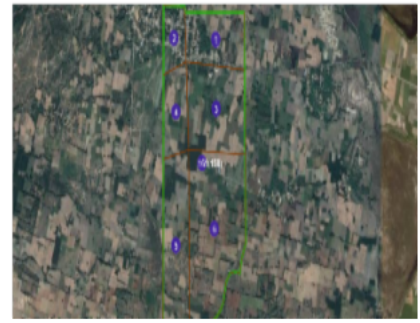

Nazri Naksha

Google Map View