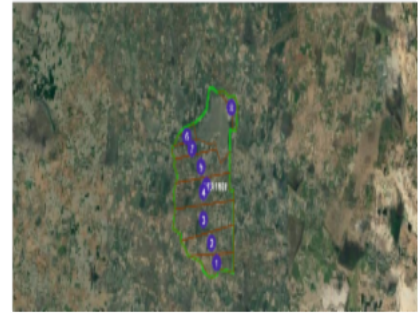

Nazri Naksha

Google Map View