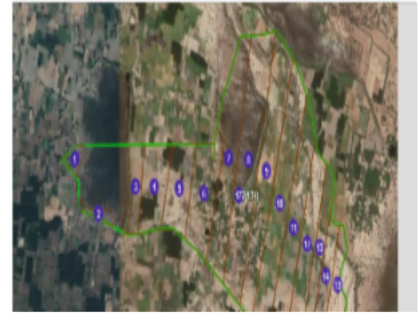

Polling Station Front View

Nazri Naksha

Google Map View