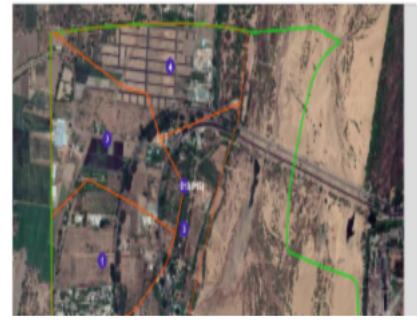

Nazri Naksha

Google Map View