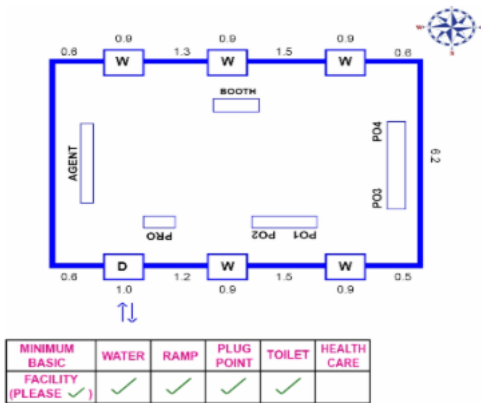

Nazri Naksha

Google Map View

Polling Station Building Front View

Polling Station Front View

Cad View

Key MAP View