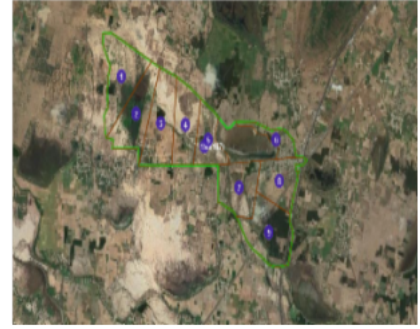

Nazri Naksha

Google Map View